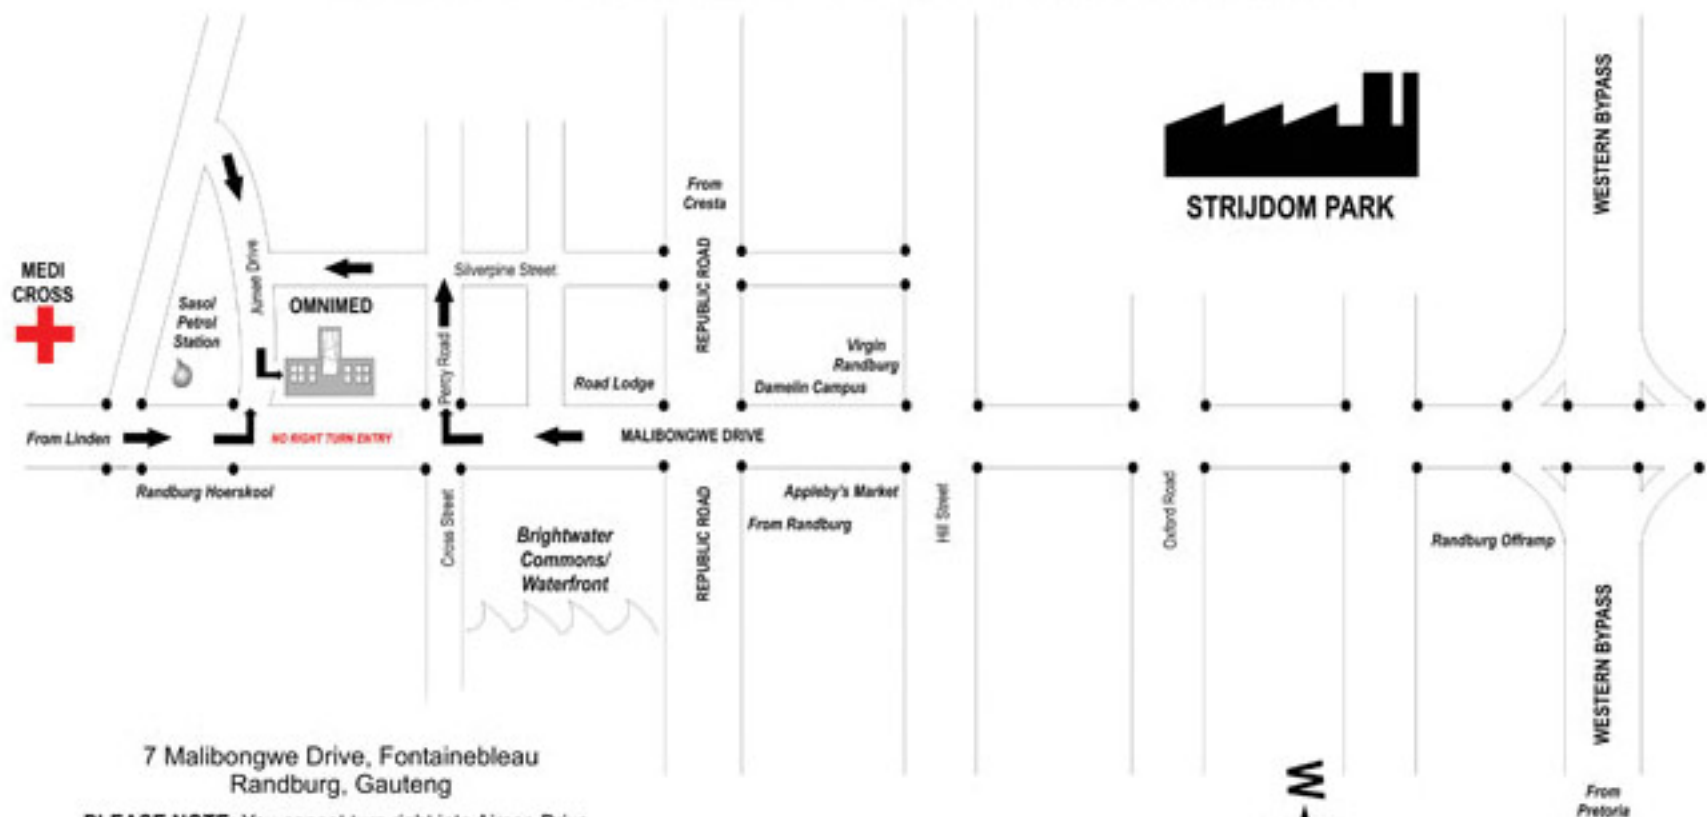

# MAP DIRECTIONS TO OMNIMED HEAD OFFICE

7 Malibongwe Drive, Fontainebleau  
Randburg, Gauteng

**PLEASE NOTE:** You cannot turn right into Aimee Drive from Malibongwe Drive. You have to turn right into Percy Road, left into Silverpine Street and then left into Aimee Drive.